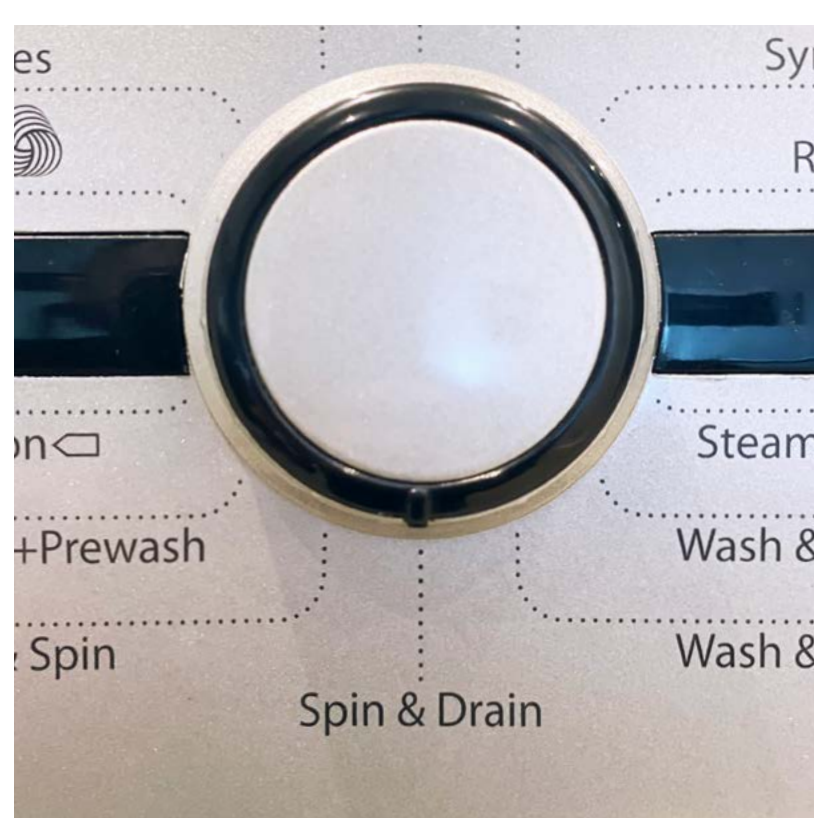

### The power button

Turn the machine on by pressing the power button.

---

### The play button

For a wash cycle, please use the dial to select cycle of choice and press the PLAY button to begin the wash.

---

### Dry

To dry clothes only, please put the dial on Spin and Drain. Press the Dry Only button.

---