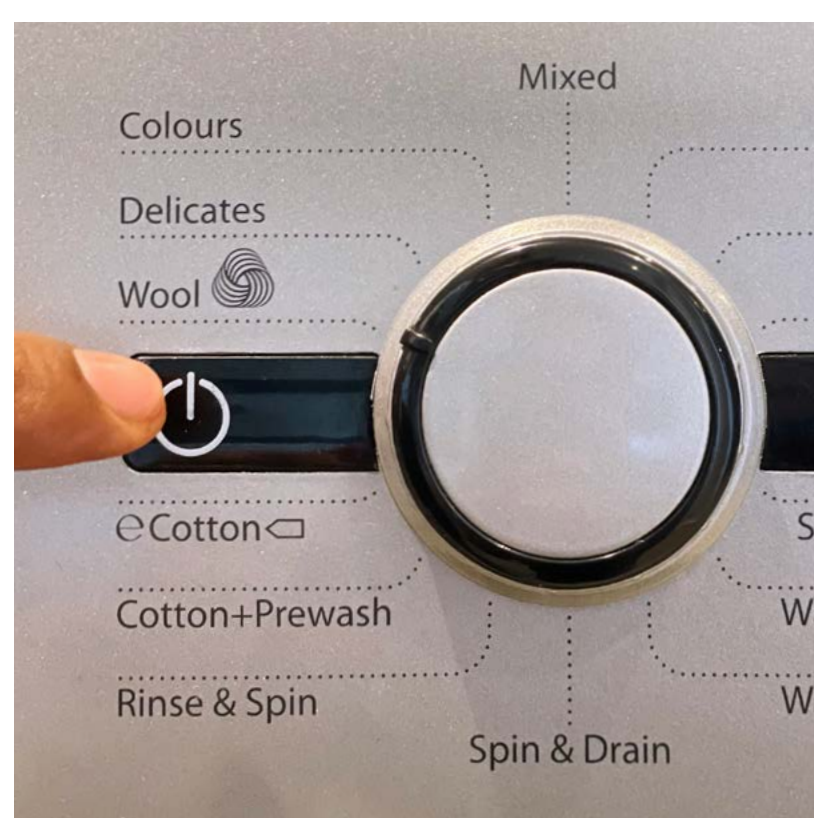

### The power button

Turn the machine on by pressing the power button.

---

### Dry

To dry clothes only, please put the dial on Spin and Drain. Press the Dry Only button.

---